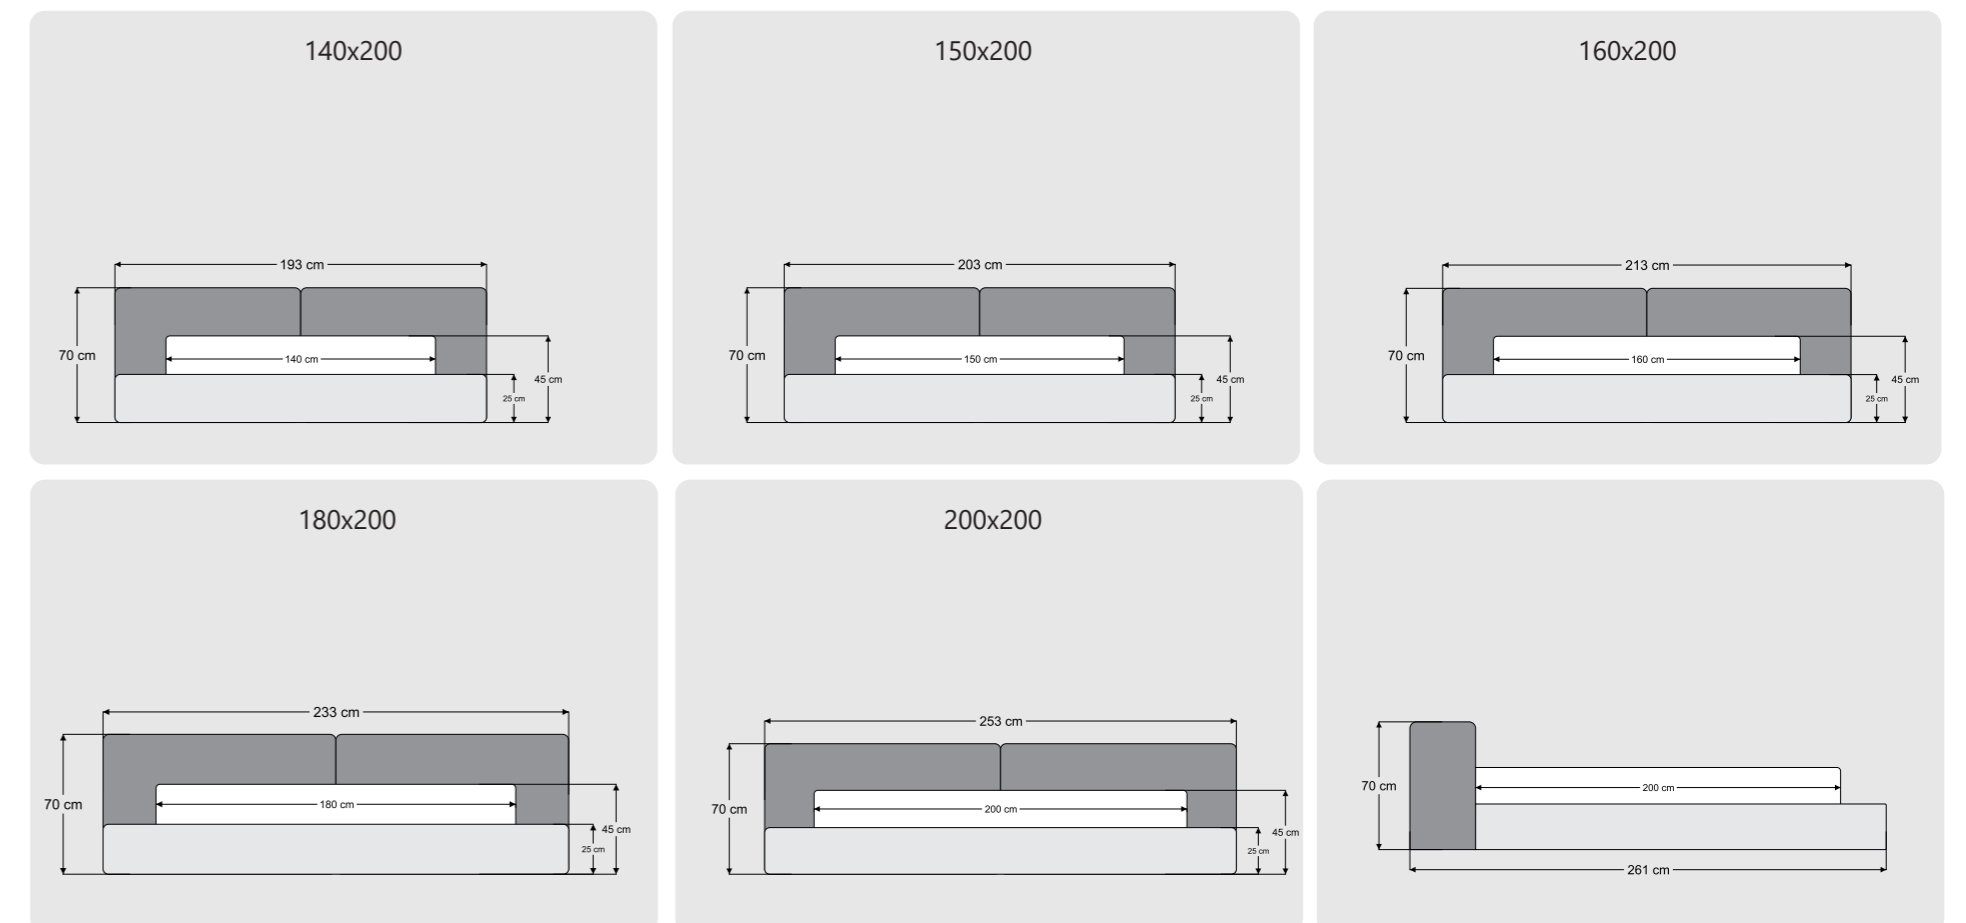

Wrinkle

Stella

Imagene Box

Loft