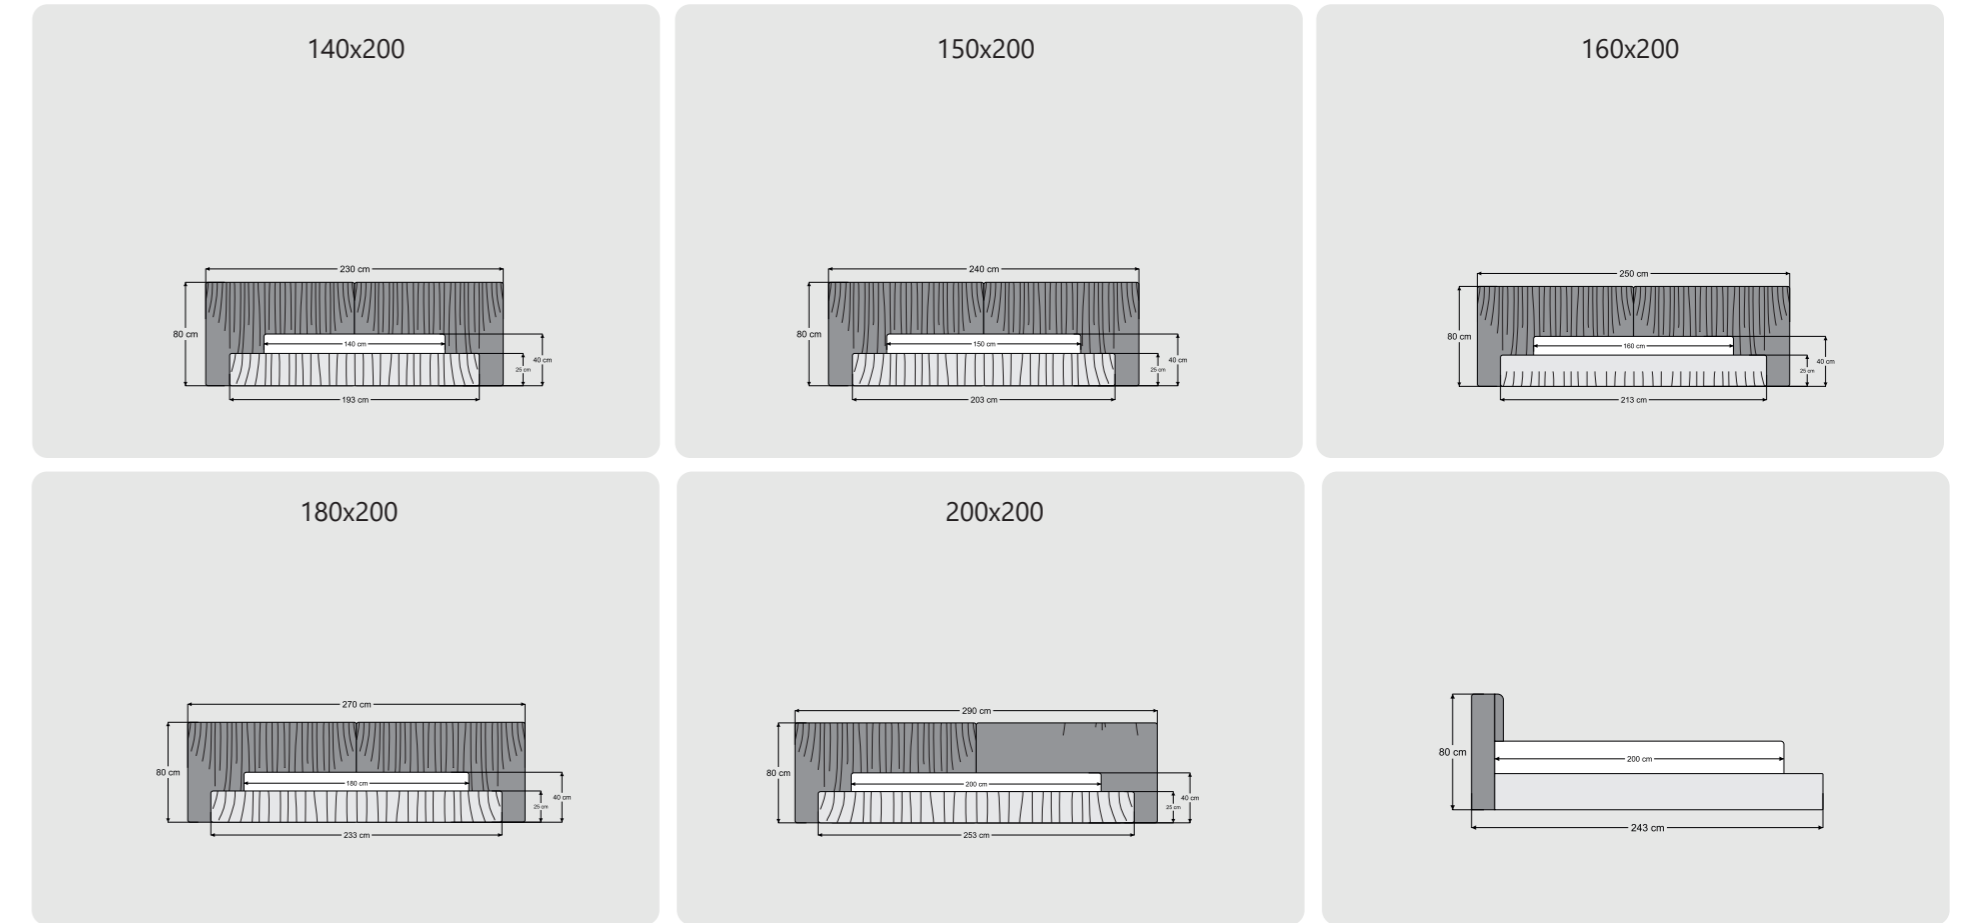

Verona

Aurelia

Chester

Manchester