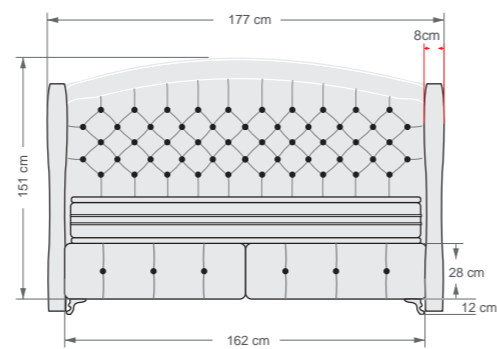

Signature

BAZA & BAŞLIK

- Paslanma ve çürüme yapmayan çelik konstrüksiyon iç aksam.
- Ses yapmayı önleyen ve dayanıklılığı arttıran, taban iç suntasında kızaklı mekanizma.
- Estetik ve kolay kavranabilen kumaş kaplı metal tutma kulpları.
- Yatak genişliğinde kullanılan alanına sahip geniş baza sandığı.
- Sizin ve çocuklarınızın güvenliği için emniyet kilitleriyle takviye edilmiş amortisör ve makaslar.
- Nem ve koku oluşumunu azaltan havalandırma kapsülleri.
- Yatağın kaymasını önleyen özel döşeme sistemi.
- Zemin temizliğini kolaylaştıran yüksek ve dayanıklı ahşap ayaklar.
- Derin Chester kapitone başlık tasarımı ile klasik ve asil görünüm.
- Doğal ahşap komodinler ve klasik detaylarla tamamlanan tasarım bütünlüğü.

SIGNATURE YATAK

Doğal pamuk lifleri ve gelişmiş paket yay sistemi ile tasarlanan Signature, dört mevsim dengeli konfor sunmak üzere geliştirilmiştir. Pamuk elyaf katmanları, nefes alabilen yapısıyla ferah ve serin bir uykü ortamı oluştururken; çok katmanlı sünger yapısı vücuda yumuşak bir temas ve dengeli destek sağlar.

5
yıl
years
Garanti
Warranty

29
cm

HYPER SÜNGER

Hyper sünger çok yumuşak ve esnek yapılı özel süngerdir. Vücutun yatak ile temasında yumuşak bir dokunuş sağlar. Kapitonede kullanılan Hyper sünger yumuşak bir doku hissi verir.

PAKET YAY SİSTEMİ

Paket yay sistemi, her yayının ayrı bir kumaş torbada yer aldığı yenilikçi bir tasarımdır. Bu bağımsız yapı, vücutun her bölgesine özel destek sunarak mükemmel uyum sağlar. Paket yaylar, hareketleri minimum düzeyde yayararak huzurlu bir uykü deneyimi ve üstün konfor sunar.

Hyper sünger çok yumuşak ve esnek yapılı özel süngerdir. Vücutun yatak ile temasında yumuşak bir dokunuş sağlar. Kapitonede kullanılan Hyper sünger yumuşak bir doku hissi verir.