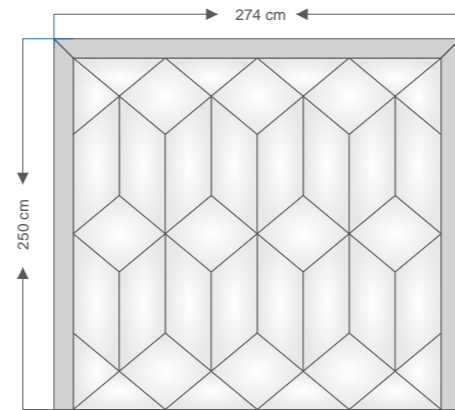

Full Size 4

BAZA & BAŞLIK

- Paslanma ve çürüme yapmayan çelik konstrüksiyon iç aksam.
- Ses yapmayı önleyen ve dayanıklılığı arttıran, taban iç suntasında kızaklı mekanizma.
- Zemin temizliği yapılmasını kolaylaştıran yüksek mukavemetli ayaklar.
- Estetik ve kolay kavranabilen kumaş tutma kulpu.
- Yatağın kaymasını önleyen 5 cm derinliğinde havuz sistemi.
- Yatak genişliğinde kullanım alanına sahip baza sandığı.
- Güvenliğiniz için emniyet kilitleriyle takviye edilmiş amortisör ve makaslar.
- Nem ve koku önleyici havalandırma kapsülleri.

Set İçeriği: FULL SIZE 4 SET / Full Size 4 Baza, Full Size 4 Başlık, Special Mod Yatak, Full Size 4 Komodin

SPECIAL MOD YATAK

2000 count paket yay sistemi, doğal lateks ve çok katmanlı konfor yapısıyla tasarlanan Special Mod, vücuda anında uyum sağlayarak dengeli destek sunar. Nefes alabilen doğal malzemeleri ve esnek yapısı sayesinde her mevsim ideal uykuyu iklimi oluşturur. Yumuşak dokunuşu ve güçlü iç yapısıyla konforu ve dayanıklılığı bir araya getirir.

5
yıl
Garanti
Warranty

32
cm

LATEKS

Lateks, kauçuk ağacından elde edilen doğal ve dayanıklı bir malzemedir. Vücuda mükemmel destek sağlar, basıncı eşit dağıtır ve nefes alabilirliği sayesinde serin bir uykuyu sunar. Hipoalerjenik yapısıyla alerjenlere karşı koruma sağlar, uzun ömürlü ve sağlıklı bir uykuyu ortamı sunar.

2000 COUNT PAKET YAY SİSTEMİ

Her biri ayrı ayrı paketlenmiş 2000 mikro yay, vücut konturlarına hassas bir uyum sağlar. Maksimum hareket izolasyonu ve optimum basınç dağılımı ile benzersiz bir uykuyu konforu sunar.

Yatak Sertlik Tabosu Mattress Firmness Chart	H1	H2	H3	H4
	Yumuşak Soft	Orta Sert Medium	Sert Hard	Ultra Sert Ultra Hard
60 - 80 kg				
80 - 100 kg				
100 - 120 kg				
120 - 150 kg