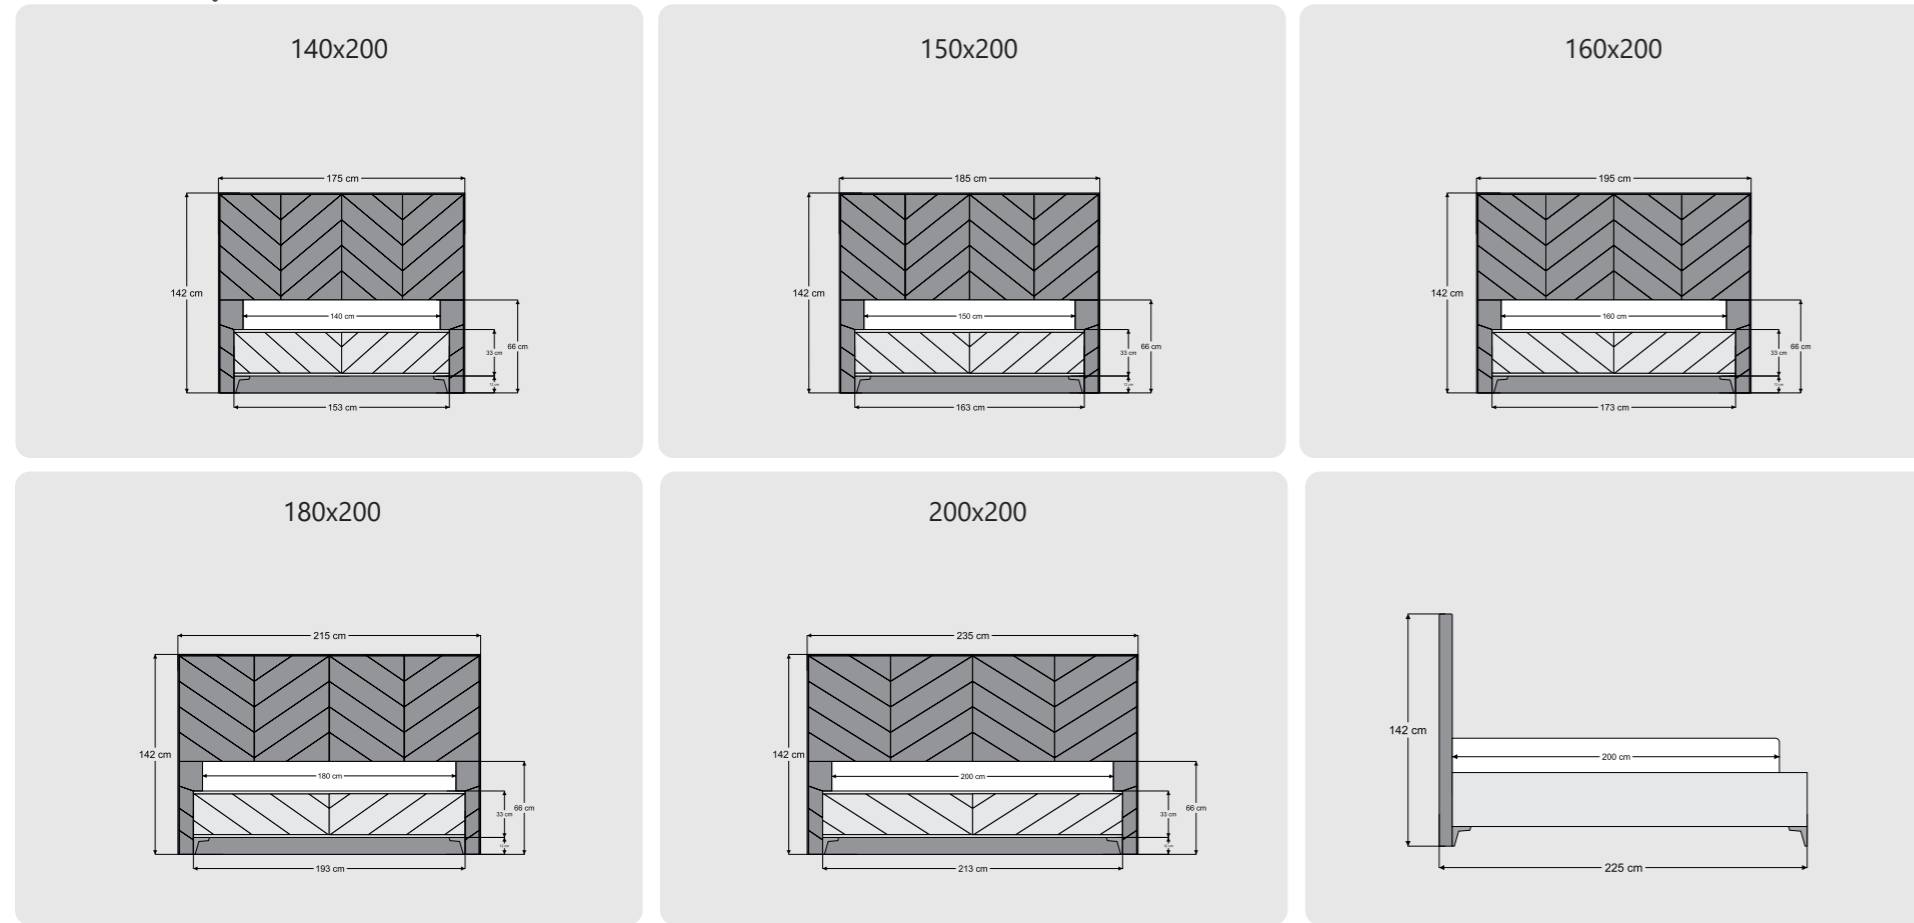

W Sleep

Moon

Signature

King Master