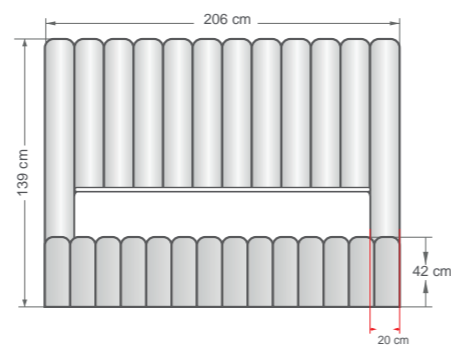

Soffia

BAZA & BAŞLIK

- Paslanma ve çürüme yapmayan çelik konstrüksiyon iç aksam.
- Ses yapmayı önleyen ve dayanıklılığı arttıran, taban iç suntasında kızaklı mekanizma.
- Yatağın kaymasını önleyen 5 cm derinliğinde havuz sistemi.
- Estetik ve kolay kavranabilen kumaş tutma kulpları.
- Yatak genişliğinde kullanım alanına sahip baza sandığı.
- Sizin ve çocuklarınızın güvenliği için emniyet kilitleriyle takviye edilmiş amortisör ve makaslar.
- Nem ve koku önleyici havalandırma kapsülleri.
- Uzun ömürlü kullanım sağlayan güçlendirilmiş metal profil şase sistemi.
- Günlük kullanımda konfor sağlayan dengeli ve kolay açılır baza mekanizması.

SOFFIA YATAK

Gelişmiş çift kat paket yay teknolojisi ve ekstra kalın ped yapısıyla tasarlanan Soffia, vücudu ideal şekilde sararak dengeli destek ve üst düzey konfor sunar. Basıncı optimize eden yapısı sayesinde gece boyunca kesintisiz uyku deneyimi sağlar. Yumuşak dokusu ve güçlü iç yapısıyla, konfordan ödün vermeyenler için özel olarak geliştirildi.

5
yıl
Garanti
Warranty

28
cm

ORTOPEDİK

Omurganızı hizalayarak basınç noktalarını azaltmak için tasarlanan ortopedik yatak ile eşsiz destek ve konforu yaşayın. Sırt veya eklem ağrısı yaşayanlar için ideal olan ortopedik yatak, sağlıklı duruşu destekler ve uyku kalitesini artırır.

ÇİFT KAT PAKET YAY SİSTEMİ

Çift kat paket yay sistemi, yatakta iki katman halinde yerleştirilmiş bağımsız yaylardan oluşur. Bu yapı, vücuda hassas destek sunar, basıncı azaltır ve omurga hizasını korur. Ayrıca, hareket izolasyonu sağlayarak huzurlu bir uyku deneyimi sunar.