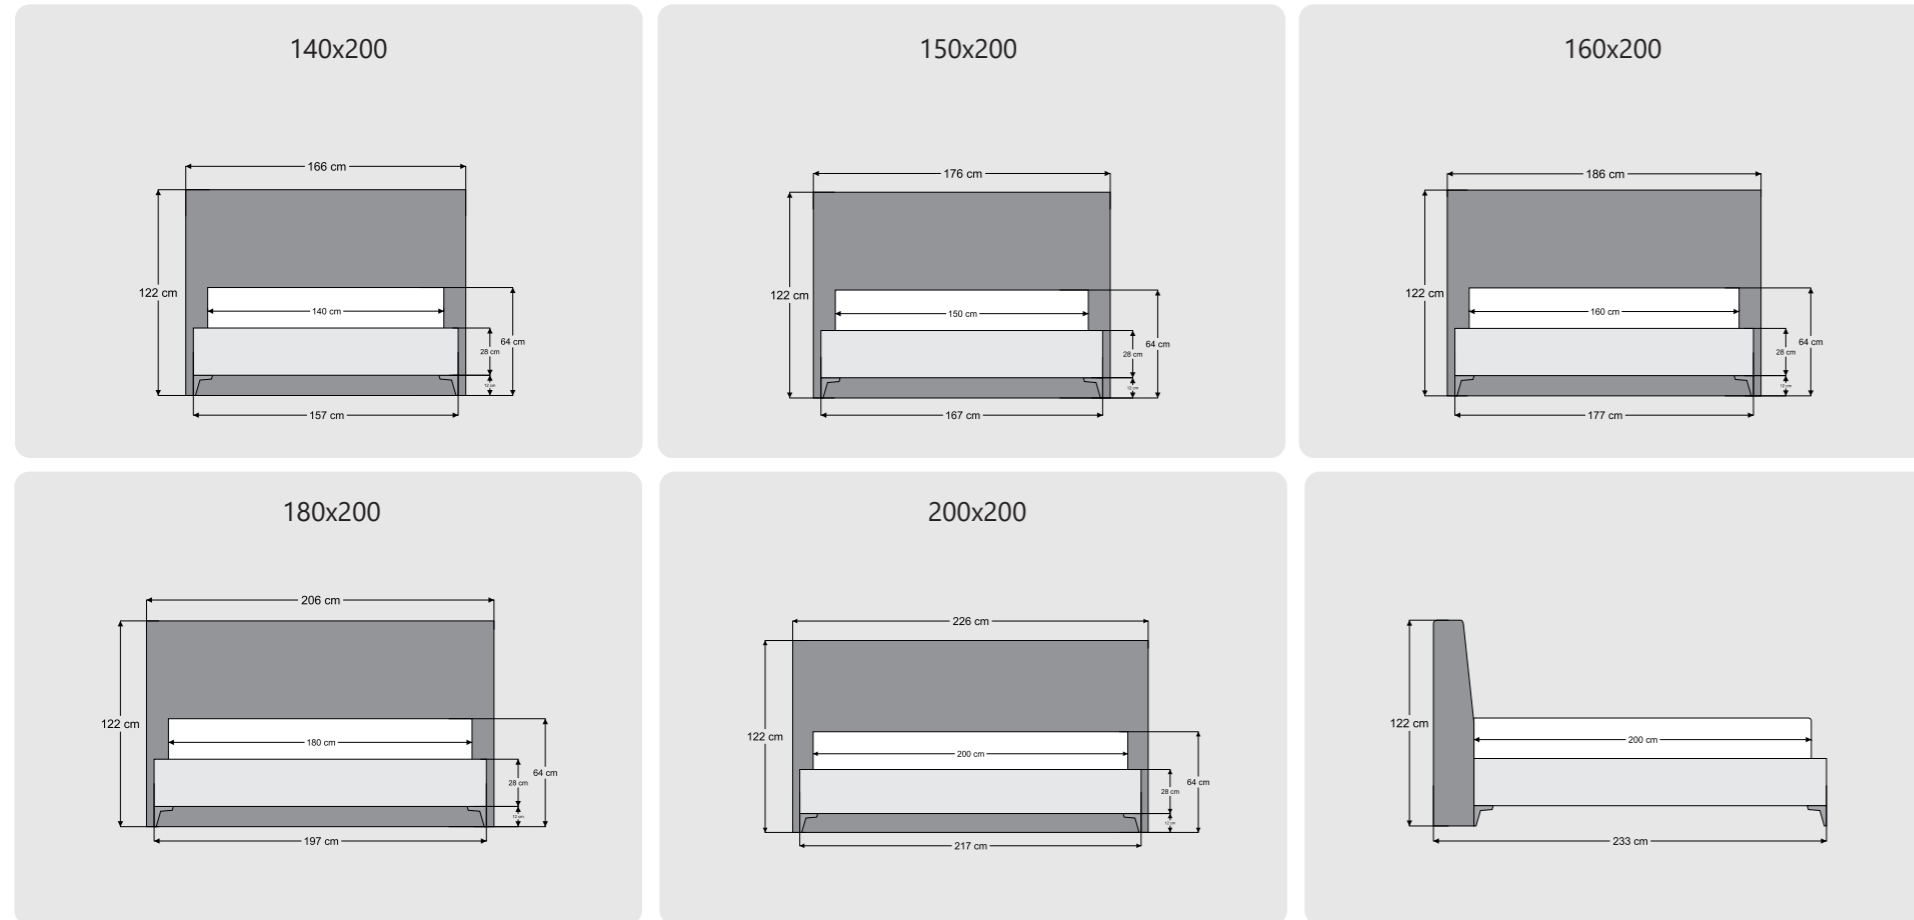

Manchester

Full Size 01

Full Size 04

Full Size 02

Full Size 05

Full Size 03

Full Size Leaf

Butterfly