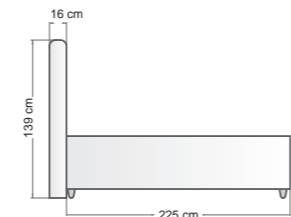

Soffia

BAZA & BAŞLIK

- Paslanma ve çürüme yapmayan çelik konstrüksiyon iç aksam.
- Ses yapmayı önleyen ve dayanıklılığı arttıran, taban iç suntasında kızaklı mekanizma.
- Yatağın kaymasını önleyen 5 cm derinliğinde havuz sistemi.
- Estetik ve kolay kavranabilen kumaş tutma kulpları.
- Yatak genişliğinde kullanım alanına sahip baza sandığı.
- Sizin ve çocuklarınızın güvenliği için emniyet kilitleriyle takviye edilmiş amortisör ve makaslar.
- Nem ve koku önleyici havalandırma kapsülleri.
- Uzun ömürlü kullanım sağlayan güçlendirilmiş metal profil şase sistemi.
- Günlük kullanımda konfor sağlayan dengeli ve kolay açılır baza mekanizması.

SOFFIA YATAK

Gelişmiş çift kat paket yay teknolojisi ve ekstra kalın ped yapısıyla tasarlanan Soffia, vücudu ideal şekilde sararak dengeli destek ve üst düzey konfor sunar. Basıncı optimize eden yapısı sayesinde gece boyunca kesintisiz uyku deneyimi sağlar. Yumuşak dokusu ve güçlü iç yapısıyla, konfordan ödün vermeyenler için özel olarak geliştirildi.

5
yıl
Garanti
Warranty

28
cm

ORTOPEDİK

Omurganızı hizalayarak basınç noktalarını azaltmak için tasarlanan ortopedik yatak ile eşsiz destek ve konforu yaşayın. Sırt veya eklem ağrısı yaşayanlar için ideal olan ortopedik yatak, sağlıklı duruşu destekler ve uyku kalitesini artırır.

ÇİFT KAT PAKET YAY SİSTEMİ

Çift kat paket yay sistemi, yatakta iki katman halinde yerleştirilmiş bağımsız yaylardan oluşur. Bu yapı, vücuda hassas destek sunar, basıncı azaltır ve omurga hizasını korur. Ayrıca, hareket izolasyonu sağlayarak huzurlu bir uyku deneyimi sunar.