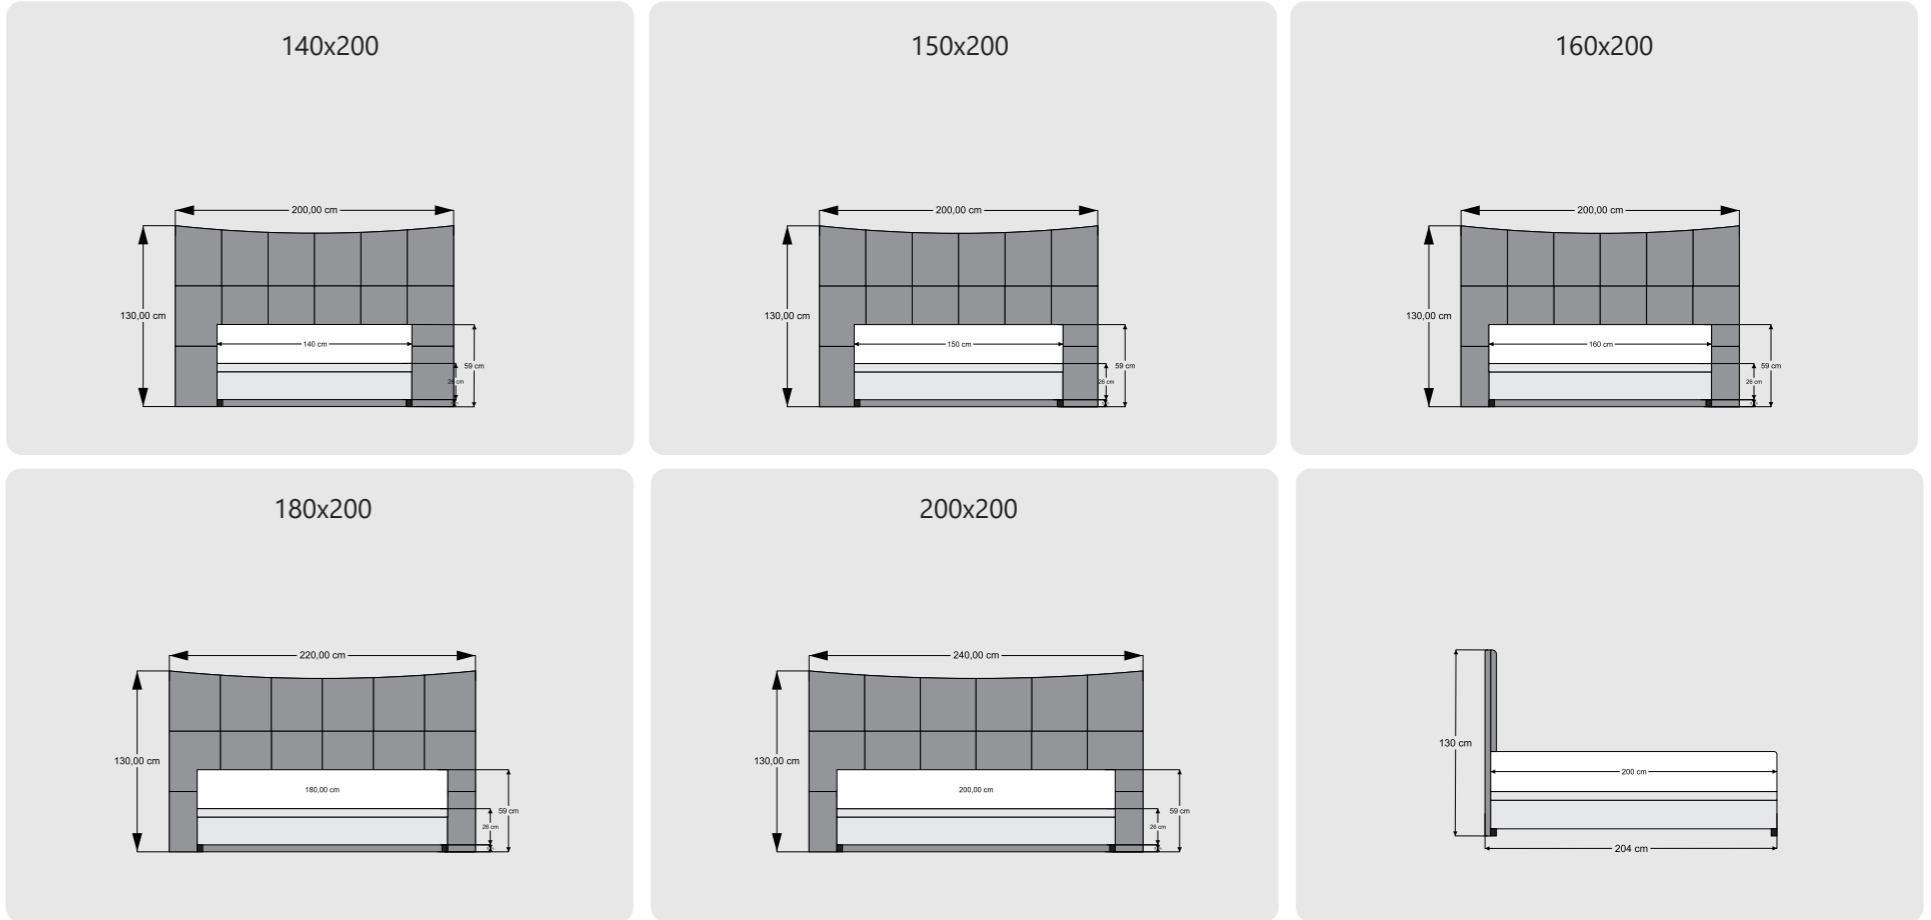

Butterfly

Aria

Noa

Madrid

Oslo