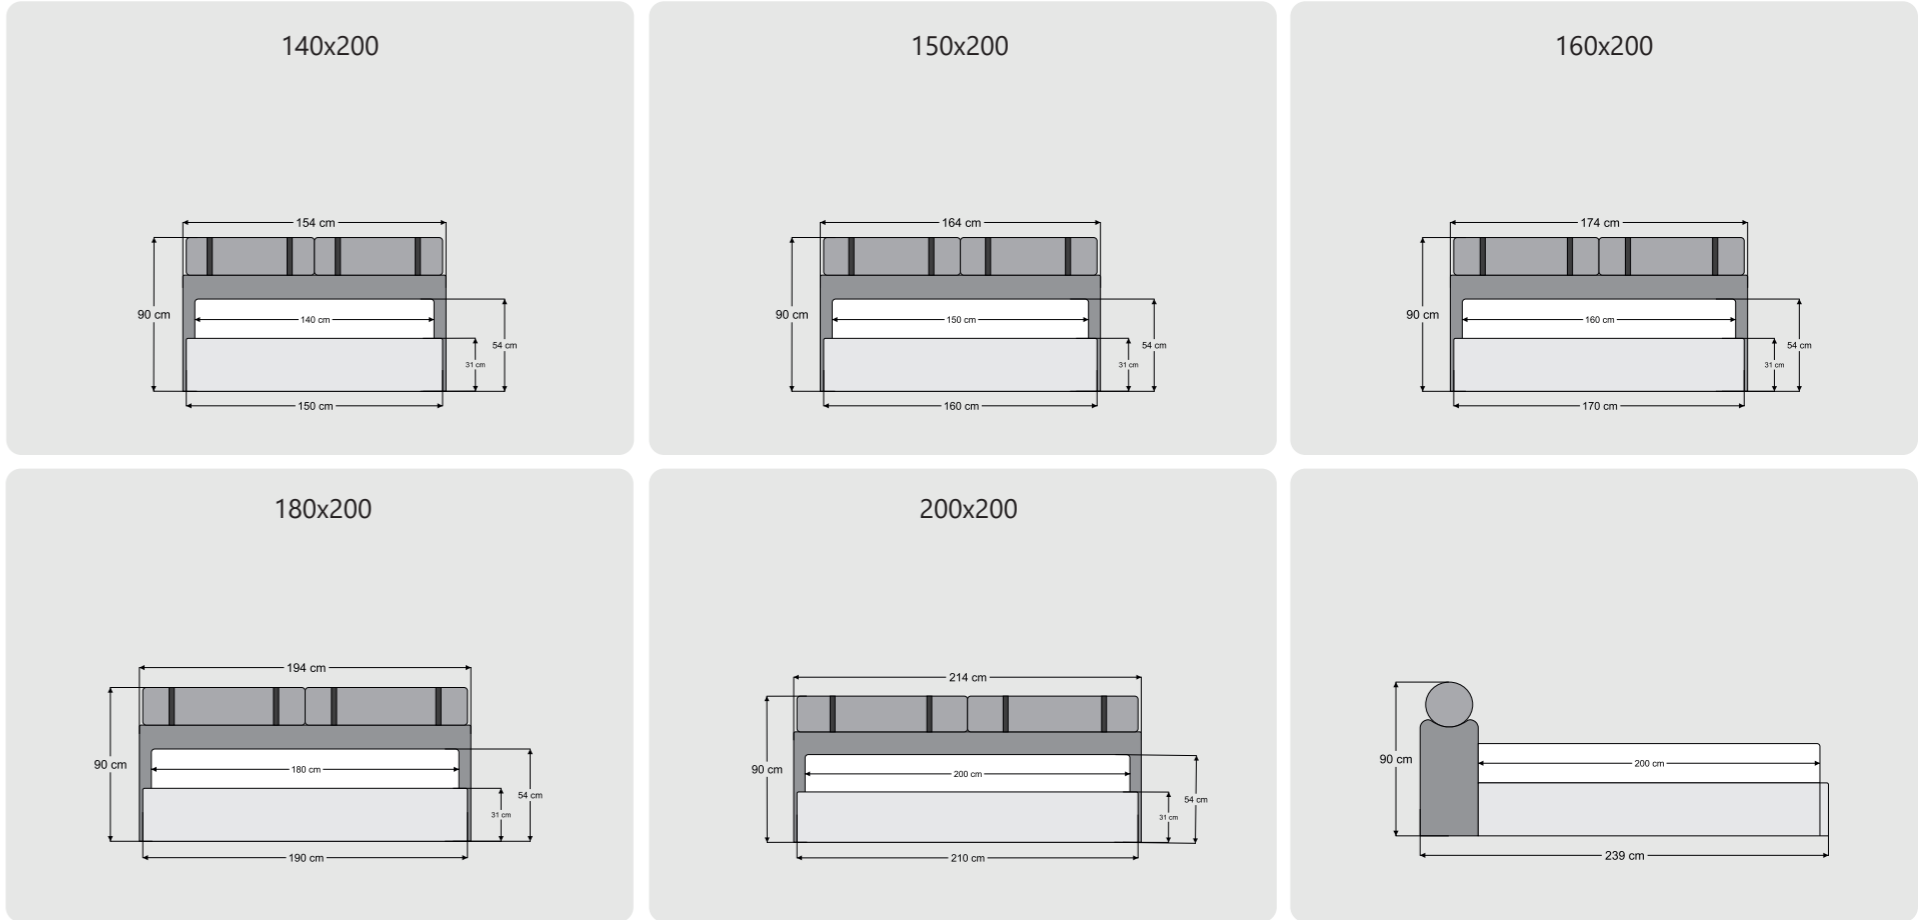

Butterfly

Aria

Noa

Madrid

Oslo