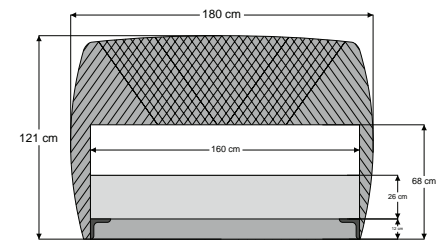

Silver

BAZA & BAŞLIK

- Paslanma ve çürüme yapmayan çelik konstrüksiyon iç aksam.
- Ses yapmayı önleyen ve dayanıklılığı arttıran, taban iç suntasında kızaklı mekanizma.
- Zemin temizliği yapılmasını kolaylaştıran yüksek mukavemetli ayaklar.
- Estetik ve kolay kavranabilen kumaş kaplı metal tutma kulpu.
- Yatak genişliğinde kullanım alanına sahip baza sandığı.
- Güvenliğiniz için emniyet kilitleriyle takviye edilmiş amortisör ve makaslar.
- Nem ve koku önleyici havalandırma kapsülleri.
- Yatağın kaymasını önleyen özel döşeme.

2 farklı renk seçeneği