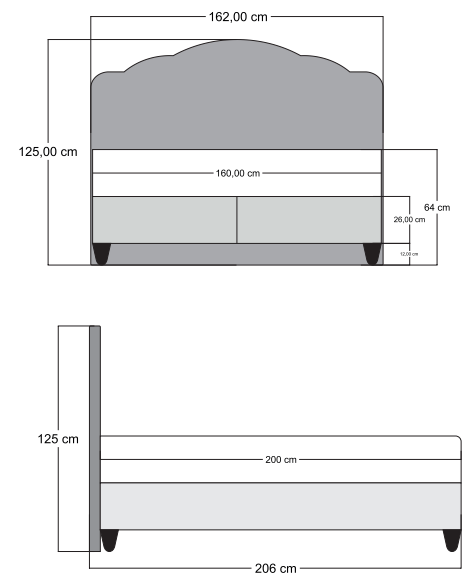

Essential

BAZA & BAŞLIK

- Paslanma ve çürüme yapmayan çelik konstrüksiyon iç aksam.
- Ses yapmayı önleyen ve dayanıklılığı arttıran, taban iç suntasında kızaklı mekanizma.
- Zemin temizliği yapılmasını kolaylaştıran yüksek ve dayanıklı güçlendirilmiş ayaklar
- Estetik ve kolay kavranabilen kumaş kaplı metal tutma kulpu.
- Yatak genişliğinde kullanım alanına sahip baza sandığı.
- Sizin ve çocuklarınızın güvenliği için emniyet kilitleriyle takviye edilmiş amortisör ve makaslar.
- Nem ve koku önleyici havalandırma kapsülleri.
- Yatağın kaymasını önleyen özel döşeme.