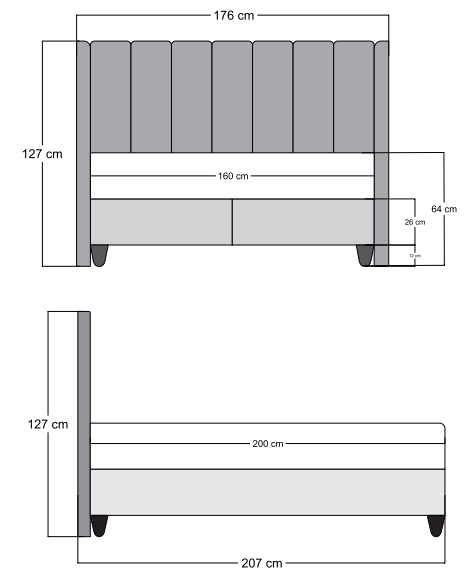

Duke

BAZA & BAŞLIK

- Paslanma ve çürüme yapmayan çelik konstrüksiyon iç aksam.
- Ses yapmayı önleyen ve dayanıklılığı arttıran, taban iç suntasında kızaklı mekanizma.
- Zemin temizliği yapılmasını kolaylaştıran yüksek mukavemetli ayaklar.
- Estetik ve kolay kavranabilen kumaş kaplı metal tutma kulpu.
- Yatak genişliğinde kullanım alanına sahip baza sandığı.
- Sizin ve çocuklarınızın güvenliği için emniyet kilitleriyle takviye edilmiş amortisör ve makaslar.
- Nem ve koku önleyici havalandırma kapsülleri.
- Yatağın kaymasını önleyen özel döşeme.