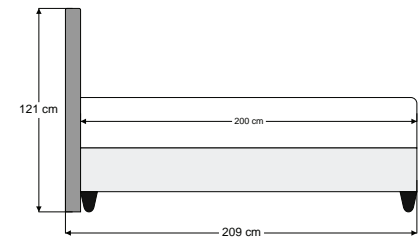

Silver

BAZA & BAŞLIK

- Paslanma ve çürüme yapmayan çelik konstrüksiyon iç aksam.
- Ses yapmayı önleyen ve dayanıklılığı arttıran, taban iç suntasında kızaklı mekanizma.
- Zemin temizliği yapılmasını kolaylaştıran yüksek mukavemetli ayaklar.
- Estetik ve kolay kavranabilen kumaş kaplı metal tutma kulpu.
- Yatak genişliğinde kullanım alanına sahip baza sandığı.
- Güvenliğiniz için emniyet kilitleriyle takviye edilmiş amortisör ve makaslar.
- Nem ve koku önleyici havalandırma kapsülleri.
- Yatağın kaymasını önleyen özel döşeme.

2 farklı renk seçeneği